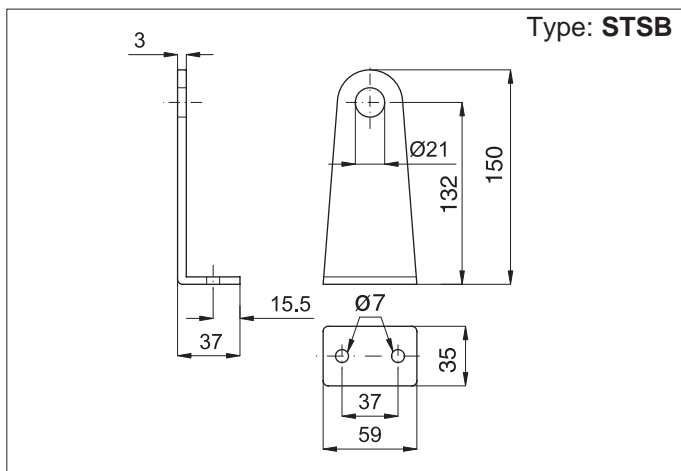

Version	Symbol	Type
Mounting bracket		STSB
Bracket/tank connection fitting		PRSB
Semi-automatic condense drain valve		VCSB

Series of accessories for the mounting (bracket and fitting) and the use (condense drain valve) of the reservoirs.